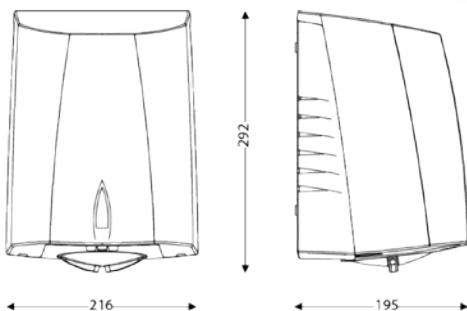

SPECIFICATIONS

Strong ABS material
Infrared detection
Fast drying time 10-15 secs.
Sound level 75 dB
Motor speed 24000rpm
Long-life brushed motor
Strong airflow 130 m3/h
Does not require filter
Vandalism-safe
With drying zone lighting
220V/240V 50Hz
H292/W215/D193mm
Weight 3.42 Kg